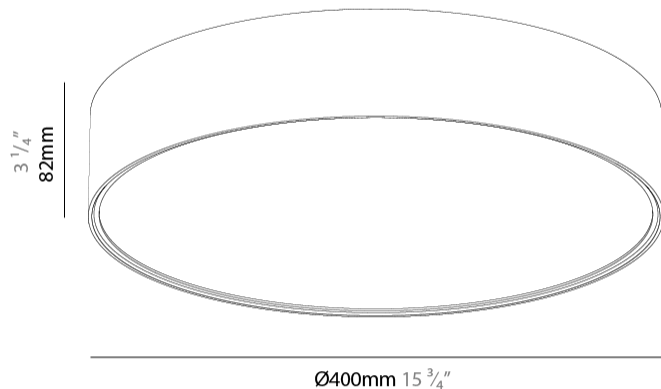

GENERAL

Series: Sign EVO
Partner: Prolicht
Division: Architectural
Installation: Surface
Product Type: Ceiling Surface
Mounting Location: Ceiling
Light Distribution: Direct

PHYSICAL

Shape: Round
Diameter (mm): 395
Diameter (in): 15 1/2
Height (mm): 82
Height (in): 3 1/4
Weight (kg): 4.2
Diffuser: PMMA - Opal / Microprism / Clear Microprism
Fixture Finish: SSR / BKV / CWI / CRY / HAB / UFT / ITA / RUA / FTG / MYG / LOD / PUS / FRO / FUP / KIA / POP / BLS / SPG / MEY / GOH / CHC / COM / ABZ / JAG / OBR / MOS / ROR
Fixture Material: PMMA / Extruded Aluminum / Steel

ELECTRICAL

Lamp Type: LED (Zhaga Standard)
Input Wattage (W): 26.5
Total Output Wattage (W): 22.7
Dimming: Tri-Mode (Non-Dimming and Phase Dimming (120Vac only) and 0-10V Dimming)
Driver Included: Yes
Driver Location: Integrated
Driver Type: Constant Current - Universal
Driver Class: Class 2
Input Voltage (V): 120
Constant Current (MA): 700mA
Upon Request: DALI Dimming / MATTER Dimming

LED

Color Temperature (°K): 2700 / 3000 / 3500 / 4000
Max. Delivered Lumen (lm): Max 4071
Nominal Lumen (lm): Max 4704
CRI: >90 CRI
Lamp Life (hrs): 50000

OPTICAL

RATINGS AND CERTIFICATIONS

Certified By: Certified for North American Standards
IP rating: IP40